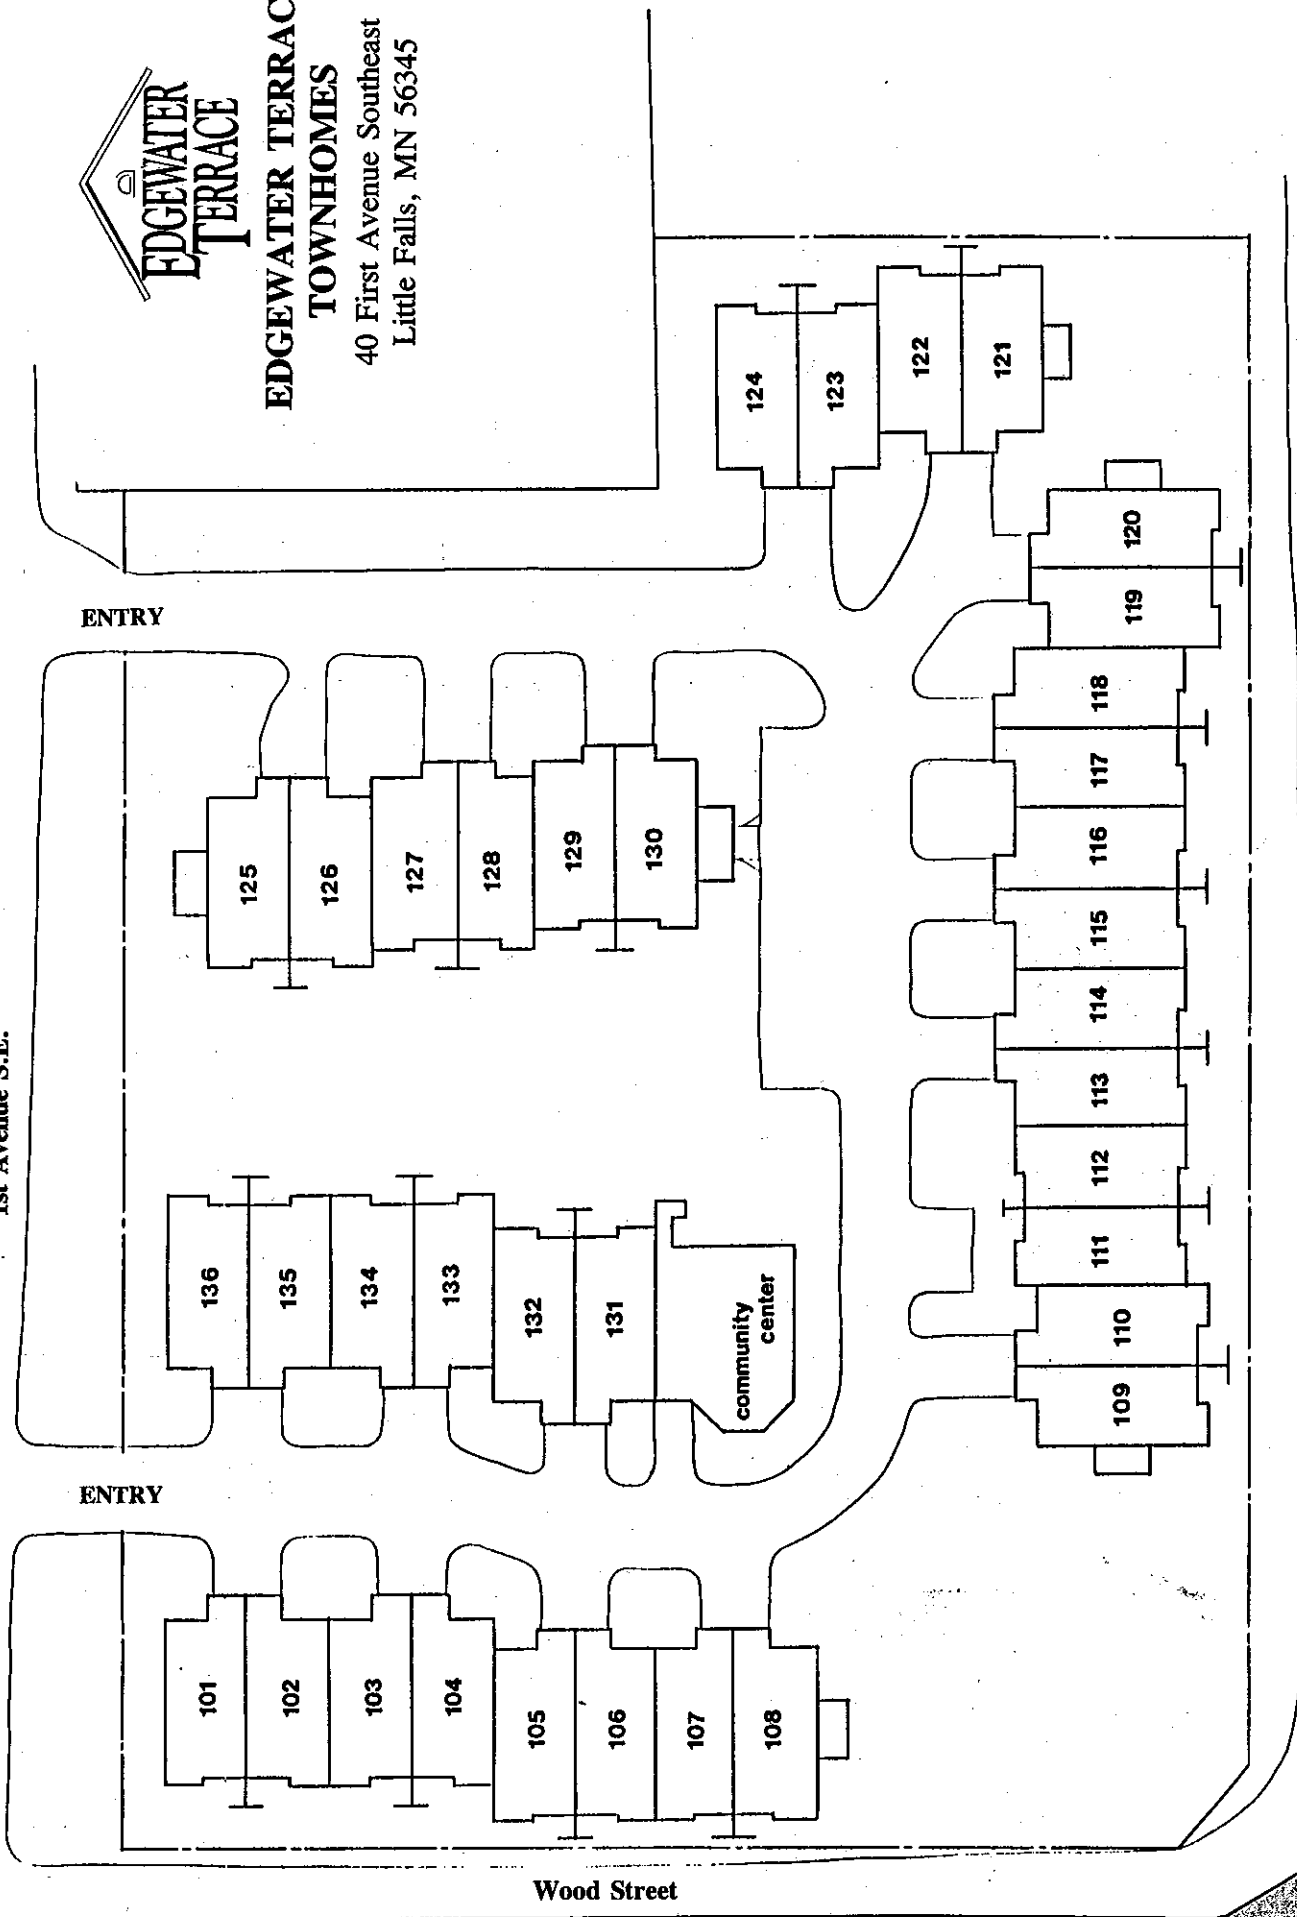

**EDGEWATER TERRACE
TOWNHOMES**

40 First Avenue Southeast
Little Falls, MN 56345

1st Avenue S.E.

2nd Avenue S.E.

MISSISSIPPI RIVER

Wood Street

MISSISSIPPI RIVER

EDGEWATER TERRACE

40 FIRST AVENUE SOUTHEAST
LITTLE FALLS, MINNESOTA 56345

The Features

EDGEWATER TERRACE TOWNHOMES

Little Falls, Minnesota

- Private entrance to your townhome
- Attached garage
- Individually controlled heating provided
- Air conditioning available
- Individual laundry hookups in each unit
- Modern bath
- Spacious European style kitchens
- Electric range
- Frost-free refrigerator
- Quality dishwasher & disposal
- Garbage removal
- Ample service parking
- Community room & deck
- Central laundry facilities
- Quality landscaping
- On site management
- Convenient downtown location
- Parklike atmosphere
- All one level, no stairs

34 TYPICAL TOWNHOMES - 810 Square Feet

2 HANDICAPPED - 900 Square Feet

40 First Avenue Southeast • Little Falls, MN 56345

40 First Avenue Southeast
Little Falls, Minnesota. 56345