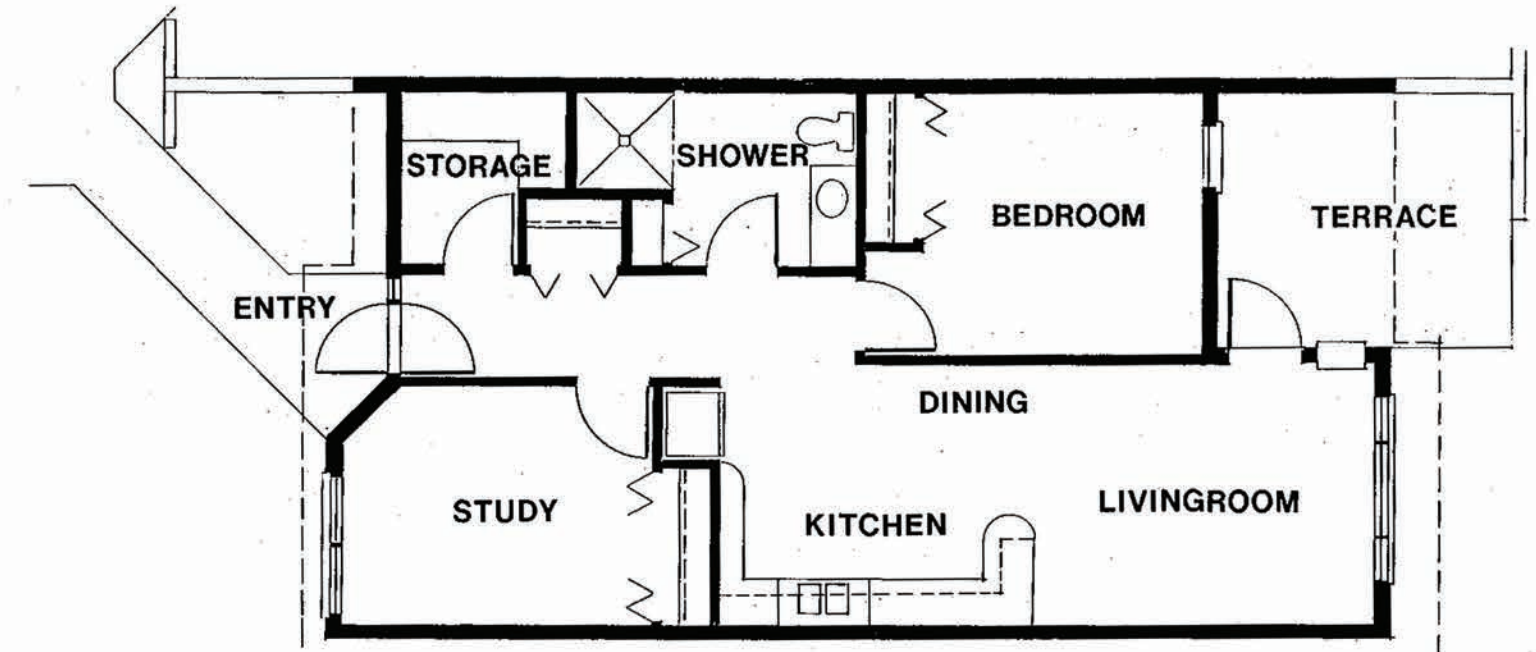

40 FIRST AVENUE SOUTHEAST
LITTLE FALLS, MINNESOTA 56345

The Features

EDGEWATER TERRACE TOWNHOMES

Little Falls, Minnesota

- Private entrance to your townhome
- Attached garage
- Individually controlled heating provided
- Air conditioning available
- Individual laundry hookups in each unit
- Modern bath
- Spacious European style kitchens
- Electric range
- Frost-free refrigerator
- Quality dishwasher & disposal
- Garbage removal
- Ample service parking
- Community room & deck
- Central laundry facilities
- Quality landscaping
- On site management
- Convenient downtown location
- Parklike atmosphere
- All one level, no stairs

34 TYPICAL TOWNHOMES - 810 Square Feet

2 HANDICAPPED - 900 Square Feet

40 First Avenue Southeast • Little Falls, MN 56345

40 First Avenue Southeast
Little Falls, Minnesota. 56345