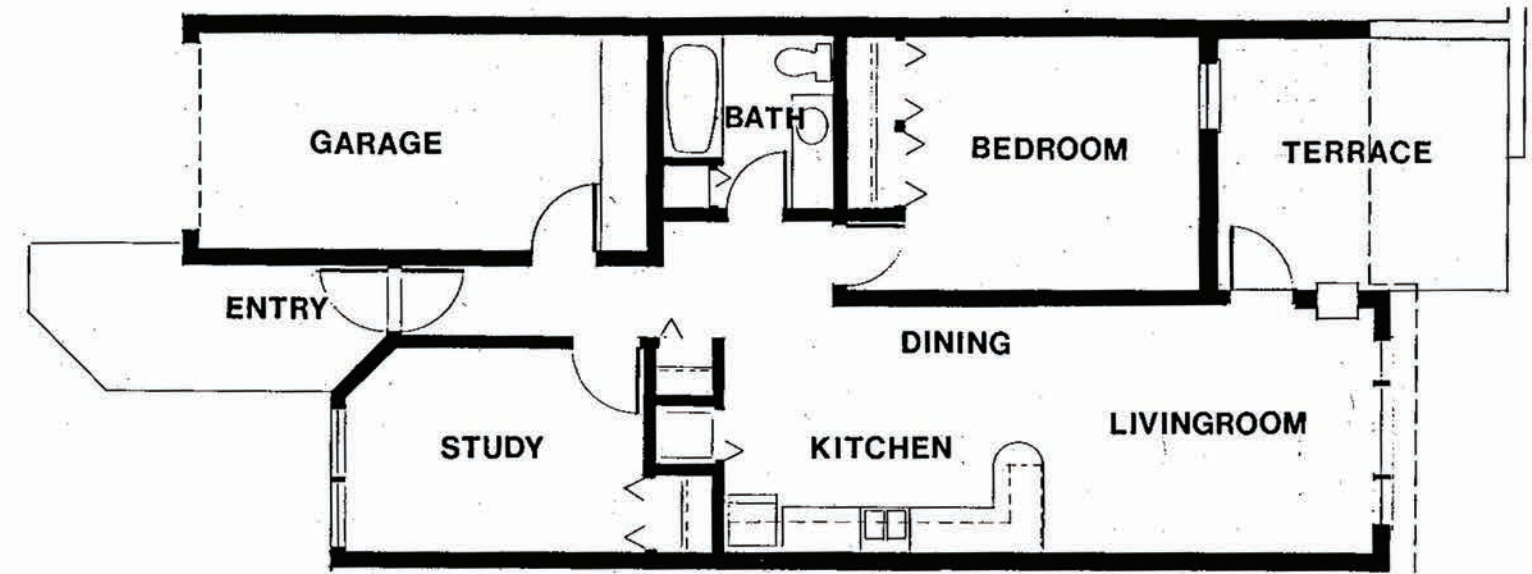

40 FIRST AVENUE SOUTHEAST
LITTLE FALLS, MINNESOTA 56345

The Features

EDGEWATER TERRACE TOWNHOMES

Little Falls, Minnesota

- Private entrance to your townhome
- Attached garage
- Individually controlled heating provided
- Air conditioning available
- Individual laundry hookups in each unit
- Modern bath
- Spacious European style kitchens
- Electric range
- Frost-free refrigerator
- Quality dishwasher & disposal
- Garbage removal
- Ample service parking
- Community room & deck
- Central laundry facilities
- Quality landscaping
- On site management
- Convenient downtown location
- Parklike atmosphere
- All one level, no stairs

34 TYPICAL TOWNHOMES - 810 Square Feet

2 HANDICAPPED - 900 Square Feet

40 First Avenue Southeast • Little Falls, MN 56345

40 First Avenue Southeast
Little Falls, Minnesota. 56345