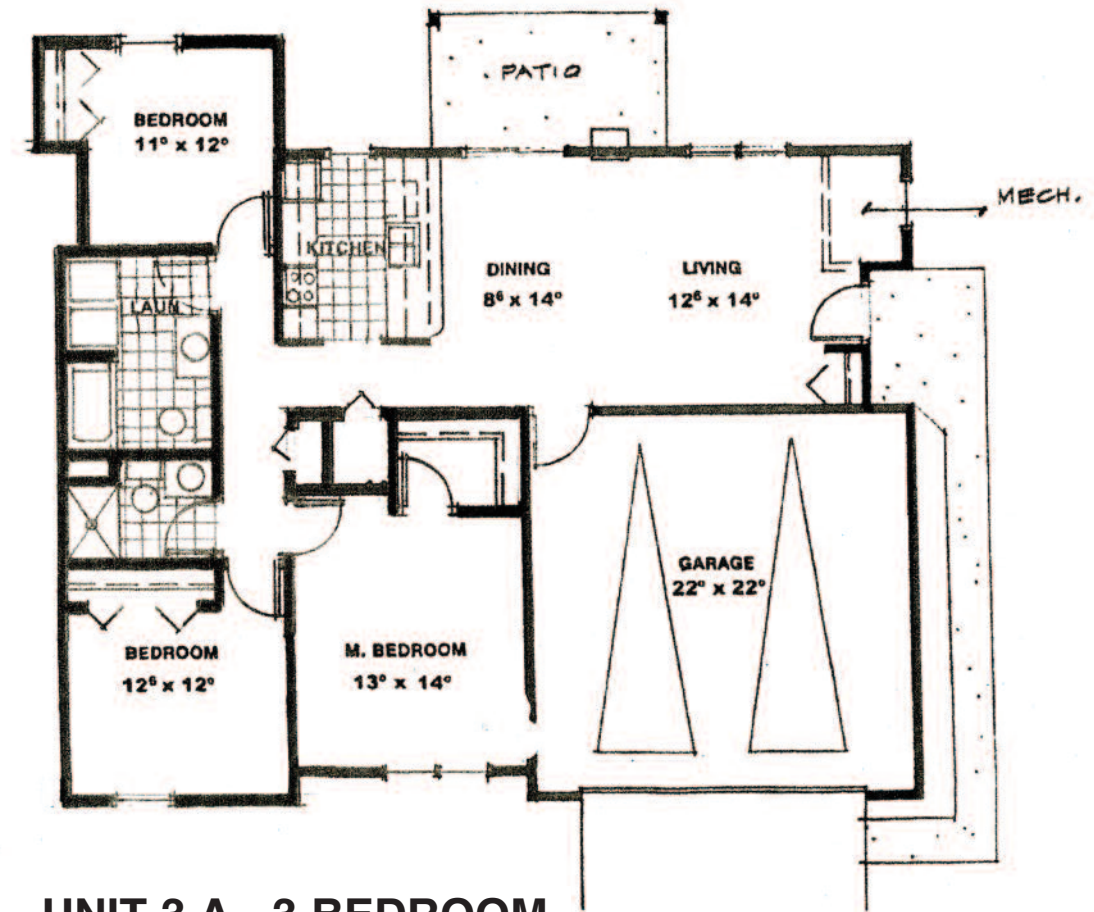


Features of: **The Lincoln Park
Townhomes**

Lincoln Park Wadena, MN 56482

- Attached 2 car garage with opener
- Individually controlled hot water heat included in rent
- Air conditioned
- Individual laundry hook-ups in each unit
- Two bathrooms (one with tub, one step-in shower)
- Spacious kitchens
- Over the range microwave
- Dishwasher
- Community Room
- Ample guest parking
- Quality landscaping & lawn sprinkler
- Complete grounds maintenance
- Trash & snow removal
- On-site management
- Quiet neighborhood setting
- Park-like atmosphere

Single Level 2 & 3 Bedroom Units with
Laundry & 2 Car Garage

For Rental info please call **320-632-5918**

2 Floor Plans Available

UNIT 2 A - 2 BEDROOM

1,153 SF

UNIT 3 A - 3 BEDROOM

1,448 SF