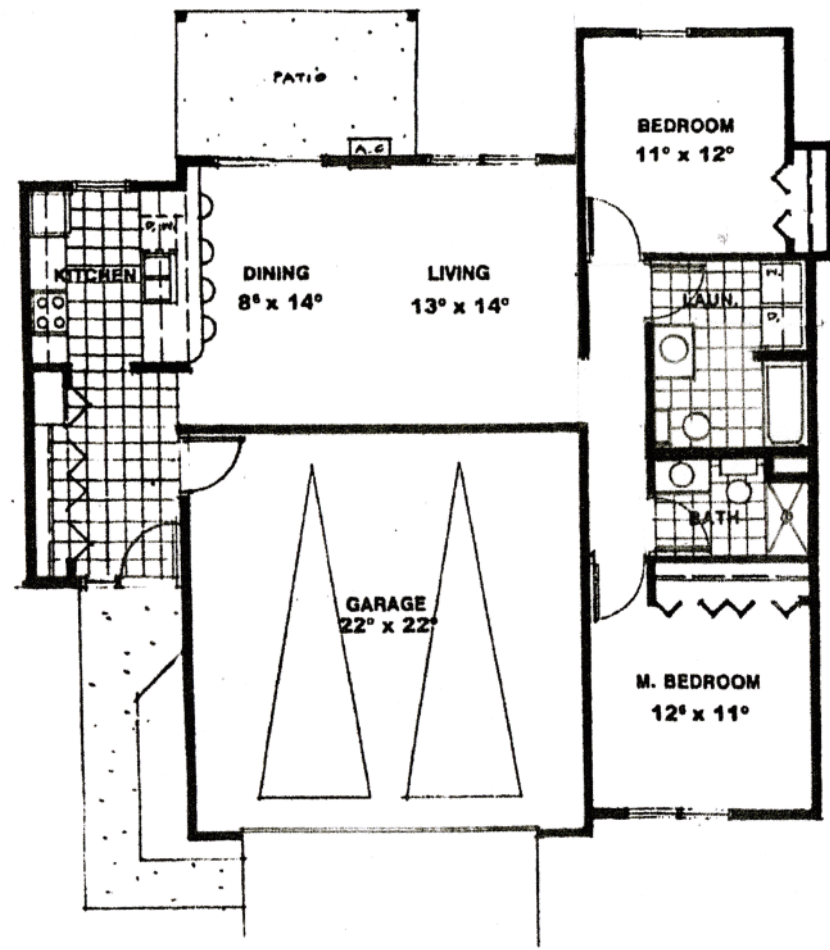


Features of: **The Lincoln Park
Townhomes**

Lincoln Park Wadena, MN 56482

- Attached 2 car garage with opener
- Individually controlled hot water heat included in rent
- Air conditioned
- Individual laundry hook-ups in each unit
- Two bathrooms (one with tub, one step-in shower)
- Spacious kitchens
- Over the range microwave
- Dishwasher
- Community Room
- Ample guest parking
- Quality landscaping & lawn sprinkler
- Complete grounds maintenance
- Trash & snow removal
- On-site management
- Quiet neighborhood setting
- Park-like atmosphere

Single Level 2 & 3 Bedroom Units with
Laundry & 2 Car Garage

For Rental info please call **320-632-5918**

2 Floor Plans Available

UNIT 2 A - 2 BEDROOM

1,153 SF

UNIT 3 A - 3 BEDROOM

1,448 SF